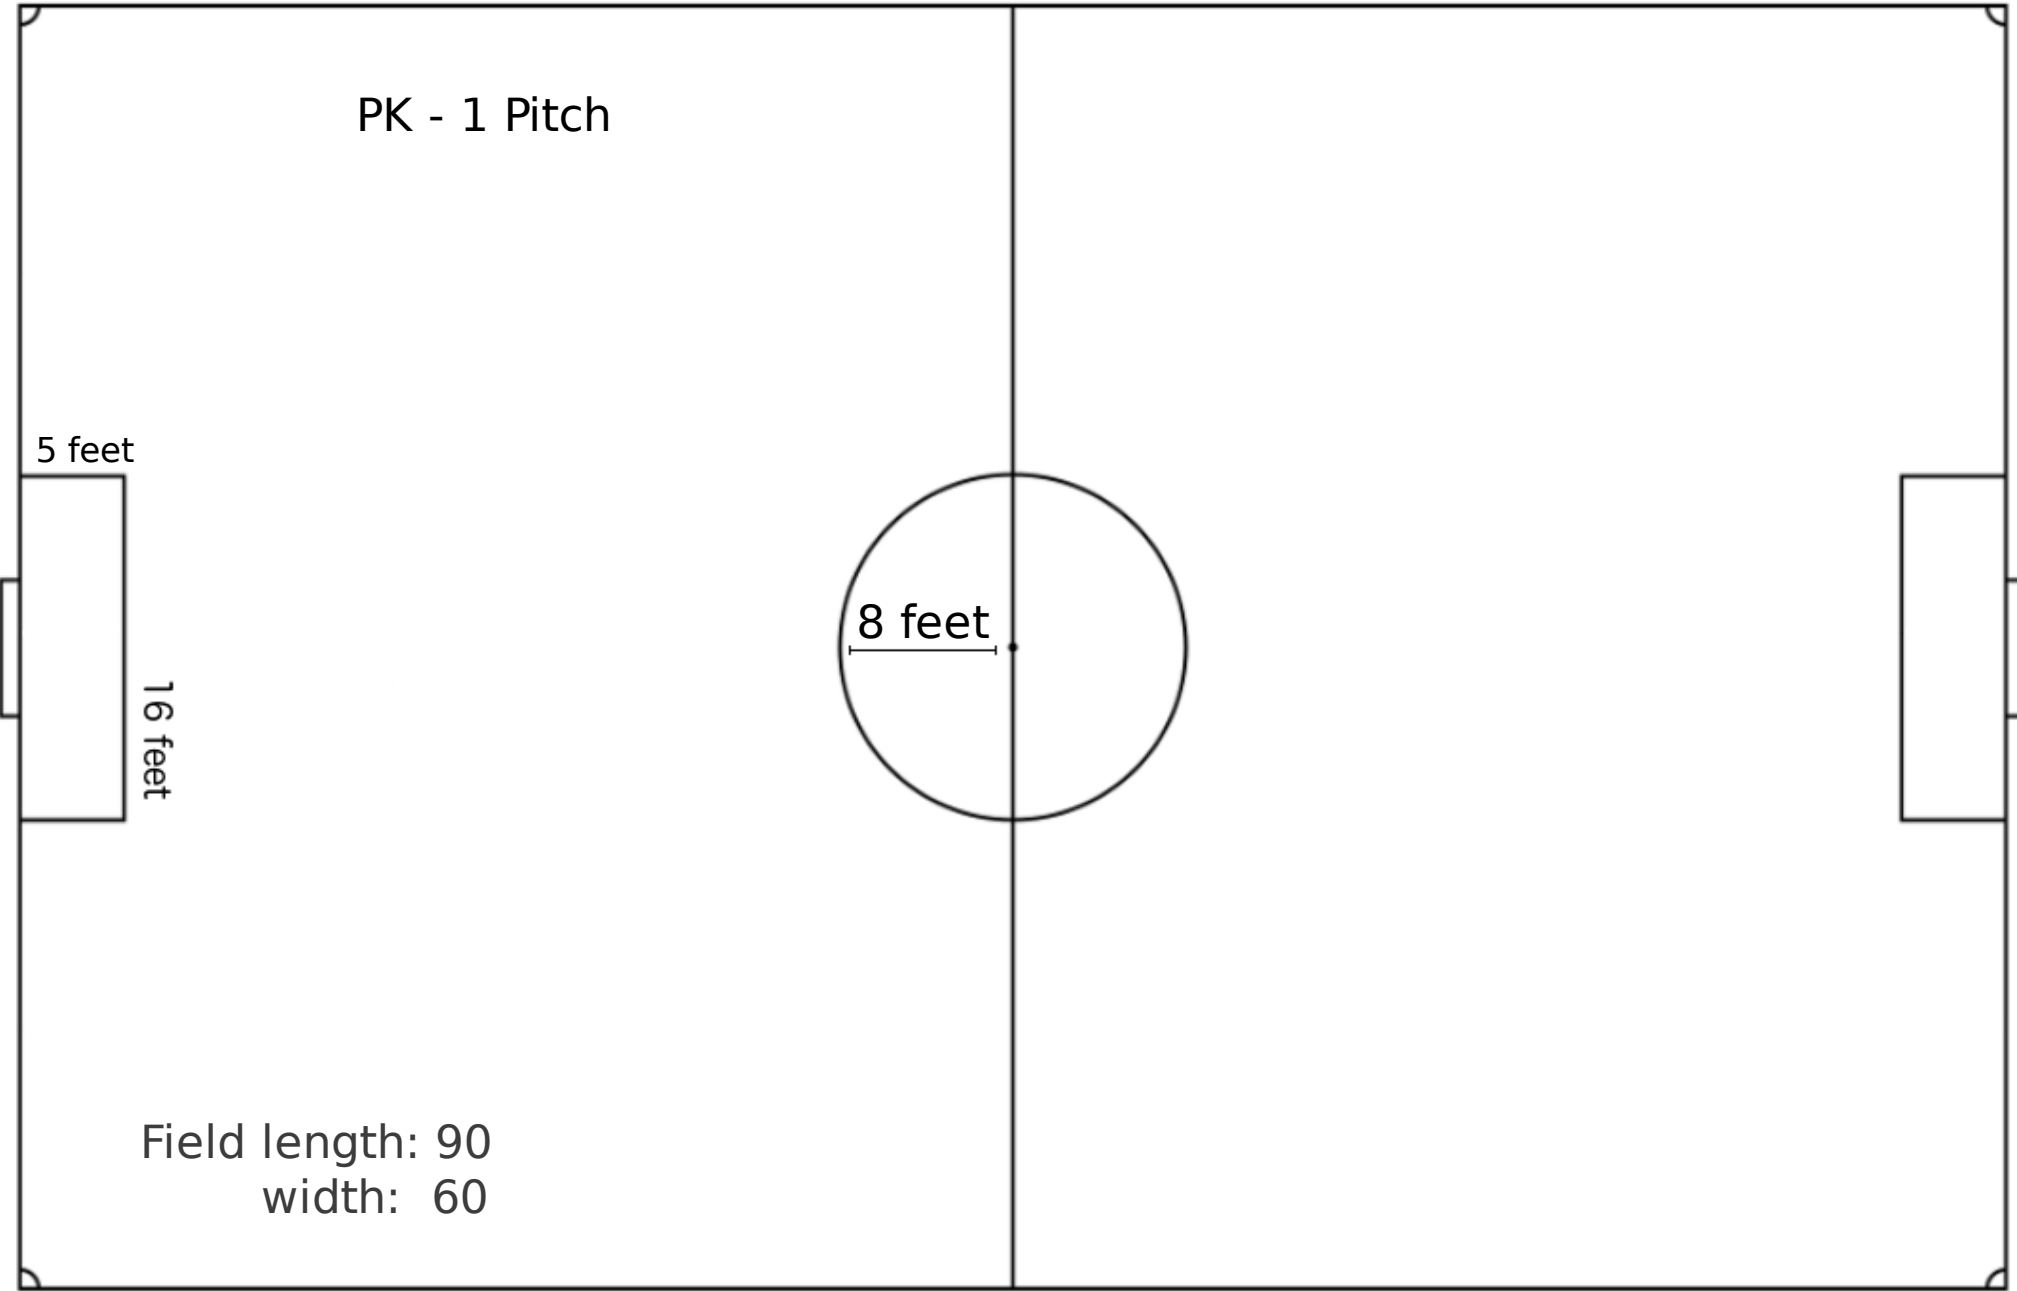

PK - 1 Pitch

5 feet

16 feet

8 feet

Field length: 90
width: 60

5 - 8 Pitch

2 - 4 Pitch

33 feet

24 feet

11 feet

82 feet

59 feet

8 feet

PK Mark

18 feet

13 feet

PK Mark

Field length: 180 feet
width: 140 feet

Field length: 150 feet
width: 100 feet